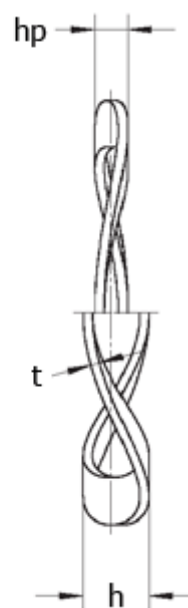

Article number: 22012508

Description: Wave washer L&M 46,5x40x0,4 K3
for bearing : 6303, 6005

Measures

d1	= 39.90
d2	= 46.00
F (N) at hp	= 80.0
For bearing	= 6303, 6005
h	= 3.0
hp	= 1.30
t	= 0.40
Waves	= 4

Weight (kg) / 100 pcs = 0.120